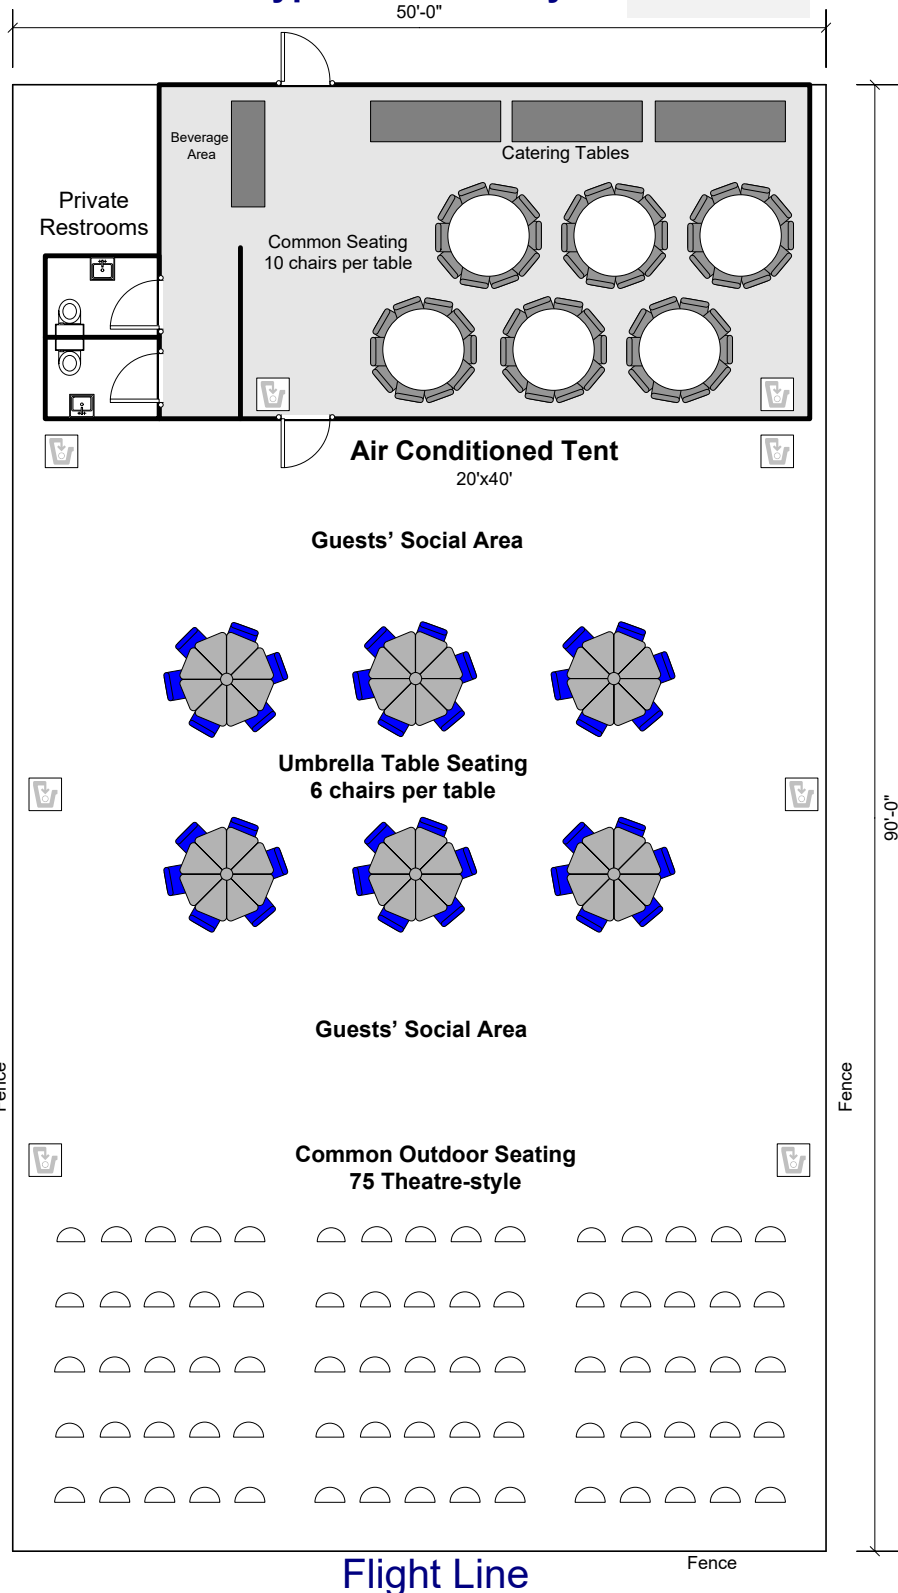

# 2020 CHALET PROGRAM

June 27<sup>th</sup> and 28<sup>th</sup>

**FREE AIR-CONDITIONED EXPRESS SHUTTLE FROM LOT TO CHALET AND RETURN**

- Accommodations for various sized groups; minimum number 100, but can grow to 350

- Air-conditioned tent, umbrella tables and additional seating

- Parking included

- Private, air-conditioned restrooms

- Full service catering available at very reasonable pricing

- Starting at \$3,850 for 100 –includes \$1,750 deposit; each additional ticket is \$21

## Vectren Dayton Air Show Typical Chalet Layout

Flight Line